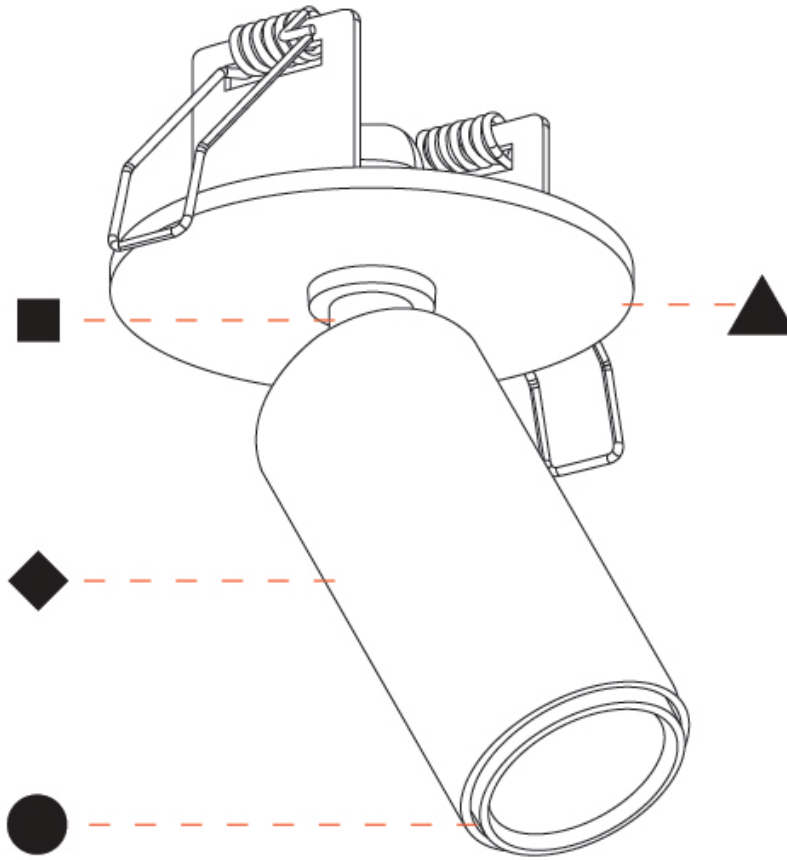

Beam Angle: 14 / 20 / 52
Adjustability: Rotational 350°; Tilt 90°

RATINGS AND CERTIFICATIONS

Certified By: Certified for North American Standards
IP rating: IP20

IMAGINE MICRO FLEX SURFACE

A3D321-

PROJECT	_____
TYPE	_____
SPECIFIER	_____
QUANTITY	_____
DATE	_____

GENERAL

Series: Imagine Micro
 Brand: Prolicht
 Division: Architectural
 Mounting Type: Recessed
 Mounting Location: Ceiling
 Subcategory: Spots

PHYSICAL

Shape: Cylinder
 Diameter (mm): 23
 Diameter (in): 7/8
 Height (mm): 50
 Height (in): 1 ¹⁵/₁₆
 Max. Overall Height (mm): 76
 Max. Overall Height (in): 3
 Light Distribution: Adjustable / Direct
 Weight (kg): 0.089
 Weight (lbs): 0.196
[Fixture Finish: SSR / BKV / CWI / CRY / HAB / UFT / ITA / RUA / FTG / MYG / LOD / PUS / FRO / FUP / KIA / POP / BLS / SPG / MEY / GOH / GUM / CHC / COM / ABZ / JAG / OBR / MOS / ROR](#)
 Holder Finish: WHI / BLK
 Fixture Material: Aluminum Die Cast