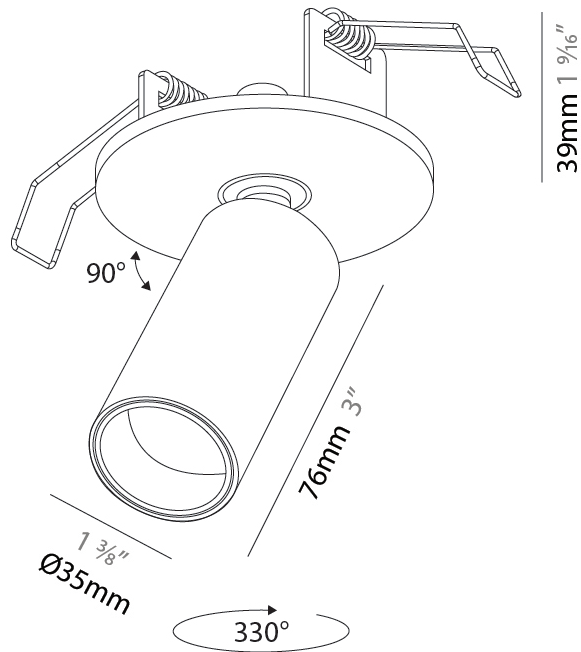

GENERAL

Series: Imagine Micro
Subseries: Imagine Micro
Brand: Prolicht
Division: Architectural
Mounting Type: Surface
Mounting Location: Ceiling
Subcategory: Spots

PHYSICAL

Shape: Cylinder
Diameter (mm): 35
Diameter (in): 1 3/8
Height (mm): 76
Height (in): 3
Max. Overall Height (mm): 106
Max. Overall Height (in): 4 3/16
Light Distribution: Adjustable / Direct
Weight (kg): 0.278
Weight (lbs): 0.61
Fixture Finish: SSR / BKV / CWI / CRY / HAB / UFT / ITA / RUA / FTG / MYG / LOD / PUS / FRO / FUP / KIA / POP / BLS / SPG / MEY / GOH / GUM / CHC / COM / ABZ / JAG / OBR / MOS / ROR
Holder Finish: WHI / BLK
Fixture Material: Aluminum Die Cast

Beam Angle: 22 / 38 / 62
Adjustability: Rotational 330°; Tilt 90°

RATINGS AND CERTIFICATIONS

Certified By: Certified for North American Standards
IP rating: IP20

A3D324-

PROJECT	_____
TYPE	_____
SPECIFIER	_____
QUANTITY	_____
DATE	_____