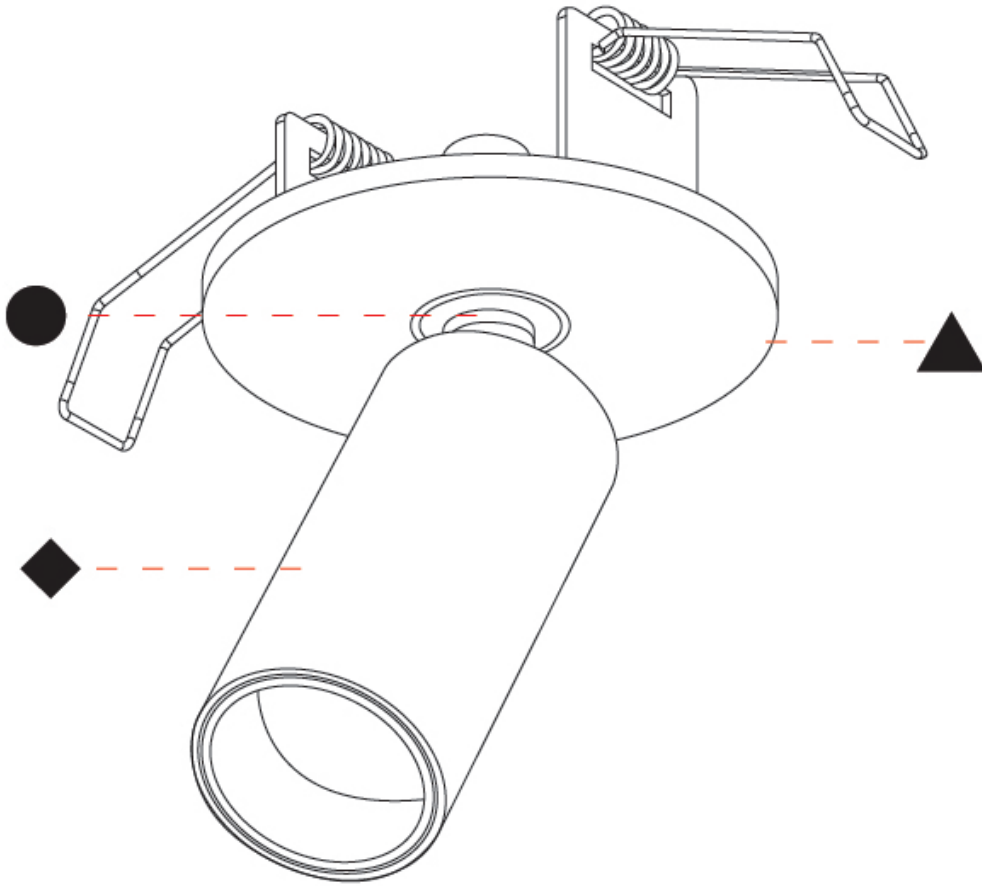

Beam Angle: 22 / 38 / 62
Adjustability: Rotational 330°; Tilt 90°

RATINGS AND CERTIFICATIONS

Certified By: Certified for North American Standards
IP rating: IP20

A3D324-

PROJECT	_____
TYPE	_____
SPECIFIER	_____
QUANTITY	_____
DATE	_____