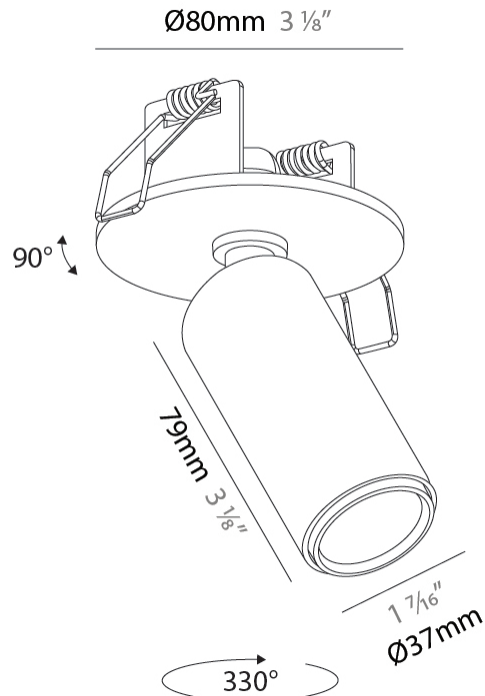

GENERAL

Series: Imagine Micro
Subseries: Imagine Micro Flex
Brand: Prolicht
Division: Architectural
Mounting Type: Surface
Mounting Location: Ceiling
Subcategory: Spots

PHYSICAL

Shape: Cylinder
Diameter (mm): 37
Diameter (in): 1 7/16
Height (mm): 76
Height (in): 3
Max. Overall Height (mm): 106
Max. Overall Height (in): 4 3/16
Light Distribution: Adjustable / Direct
Weight (kg): 0.278
Weight (lbs): 0.61
Fixture Finish: SSR / BKV / CWI / CRY / HAB / UFT / ITA / RUA / FTG / MYG / LOD / PUS / FRO / FUP / KIA / POP / BLS / SPG / MEY / GOH / GUM / CHC / COM / ABZ / JAG / OBR / MOS / ROR
Holder Finish: WHI / BLK
Fixture Material: Aluminum Die Cast

Beam Angle: 14 / 20 / 52
Adjustability: Rotational 350°; Tilt 90°

RATINGS AND CERTIFICATIONS

Certified By: Certified for North American Standards
IP rating: IP20

IMAGINE MICRO FLEX SURFACE

A3D321-

PROJECT	_____
TYPE	_____
SPECIFIER	_____
QUANTITY	_____
DATE	_____

GENERAL

Series: Imagine Micro
 Brand: Prolicht
 Division: Architectural
 Mounting Type: Recessed
 Mounting Location: Ceiling
 Subcategory: Spots

PHYSICAL

Shape: Cylinder
 Diameter (mm): 23
 Diameter (in): 7/8
 Height (mm): 50
 Height (in): 1 ¹⁵/₁₆
 Max. Overall Height (mm): 76
 Max. Overall Height (in): 3
 Light Distribution: Adjustable / Direct
 Weight (kg): 0.089
 Weight (lbs): 0.196
[Fixture Finish: SSR / BKV / CWI / CRY / HAB / UFT / ITA / RUA / FTG / MYG / LOD / PUS / FRO / FUP / KIA / POP / BLS / SPG / MEY / GOH / GUM / CHC / COM / ABZ / JAG / OBR / MOS / ROR](#)
 Holder Finish: WHI / BLK
 Fixture Material: Aluminum Die Cast